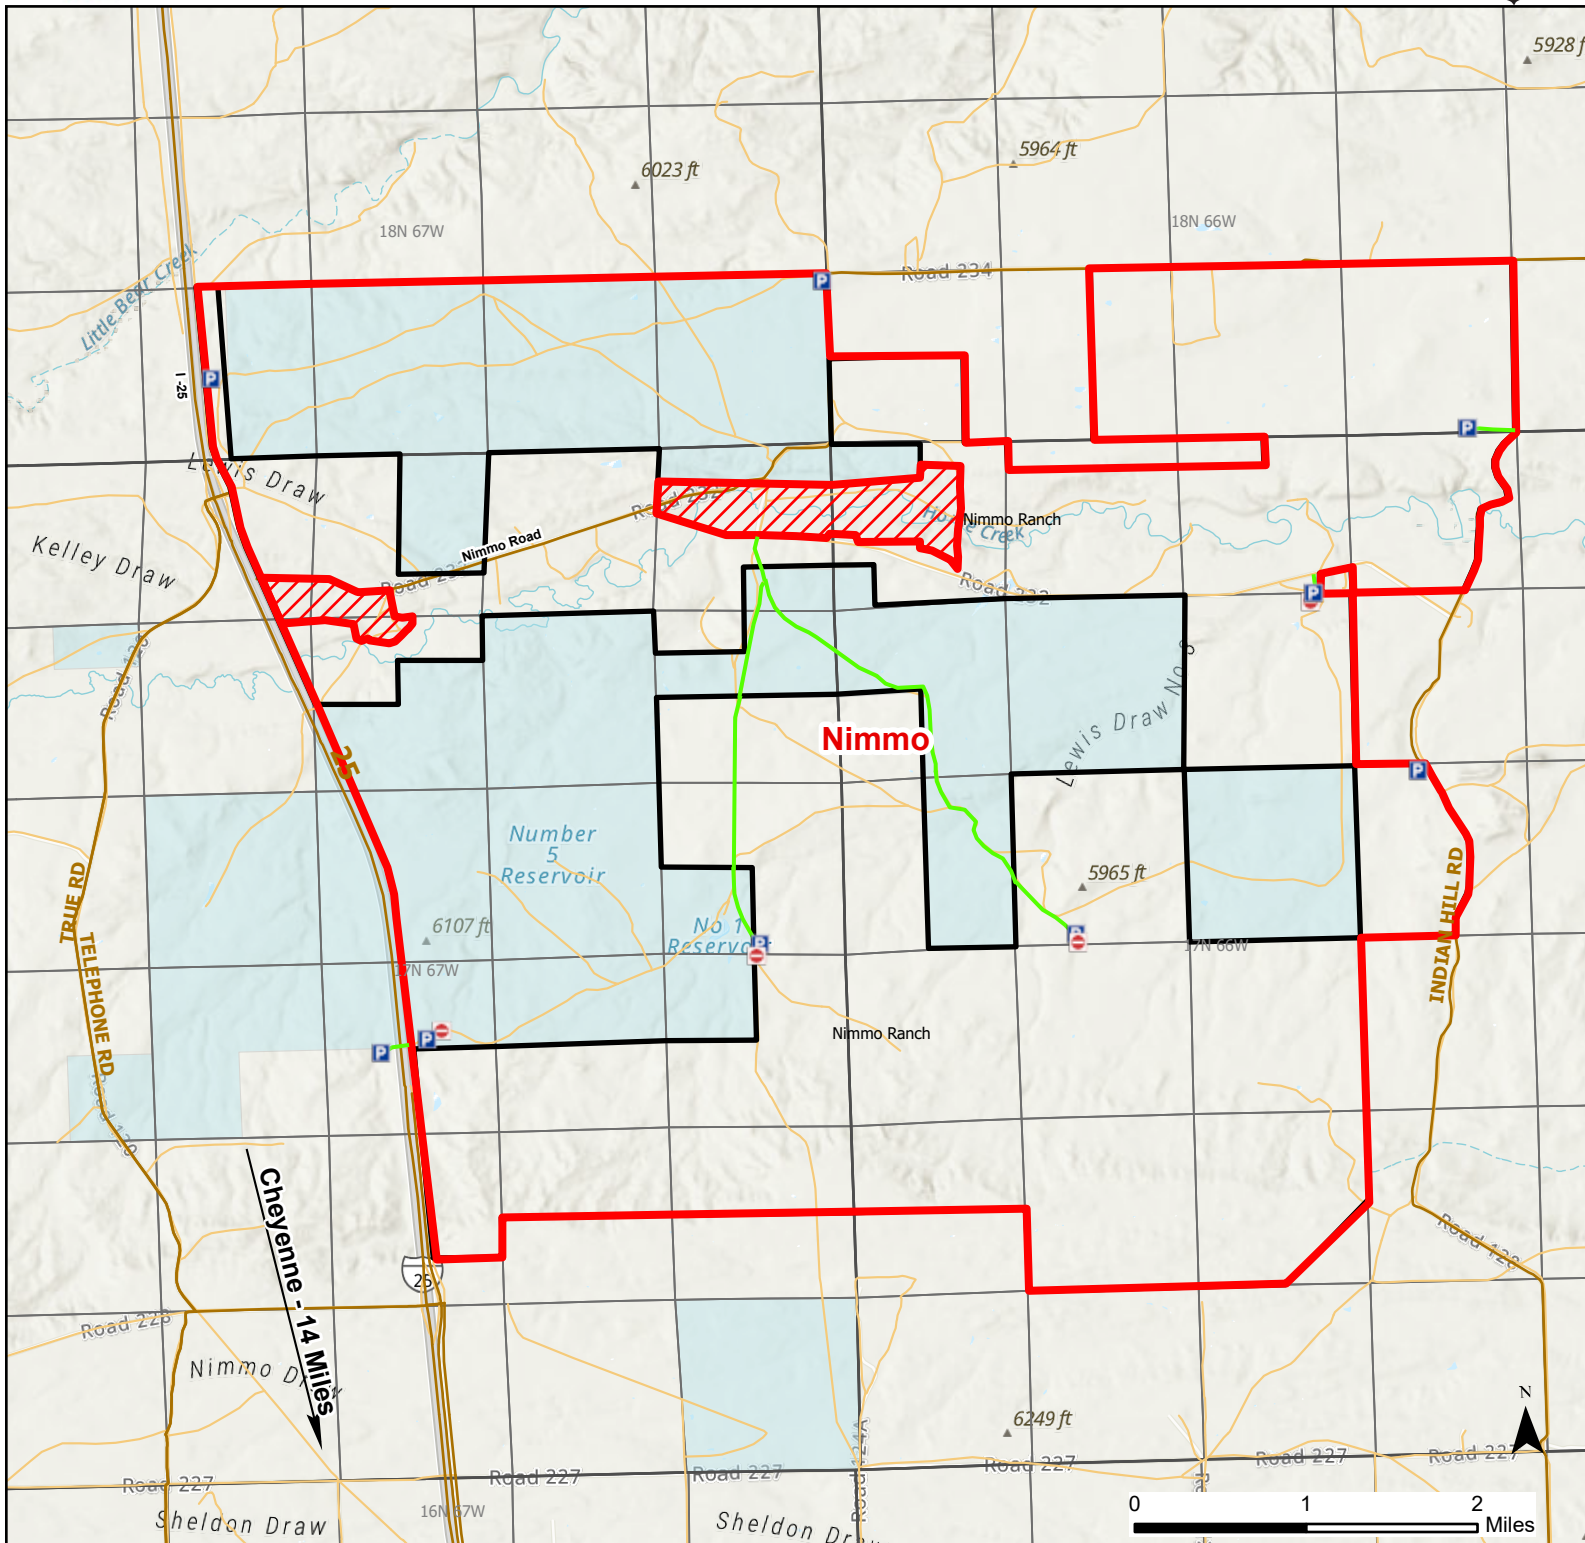

Nimmo Hunter Management Area

2023 Hunt
Season

| | | | | |
|-------------|--------------------------|-------------------|-----------------------------------|---------------------------|
| Parking | Closed Road | Boundary | Limited Range Weapons and Archery | State |
| Coupon Box | Roads | County Boundaries | Archery Only | DOD |
| Road Closed | HMA Ownership | Other | CLOSED | BLM |
| Open Road | Special Conditions Apply | | | Wyoming Game & Fish Dept. |
| | | | | Forest Service |
| | | | | Private |

Species allowed to hunt: Rabbit, Antelope

See Ranch Rules for More Information and Restrictions

Hunter Management Area rules apply only to those lands enrolled in the HMA.

This map is for visual use, assistance and general location only, does not represent a survey, and is not to be used for legal conveyance. Hunt Area boundaries are approximate, consult Game and Fish Hunting Regulations for descriptions and restrictions. Access to these private lands for any commercial activity must be gained by contacting the individual landowner(s) directly.